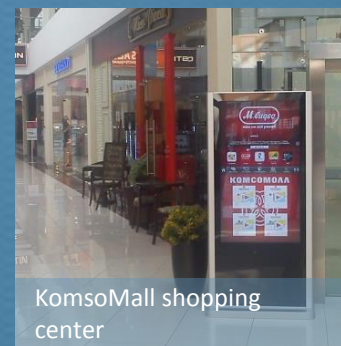

Maps

Zoom

Actions

About

Founded in 2011

PINA is an multiregional operator of Digital Signage Advertising.

The terminals are installed in the largest shopping malls, office buildings and auto dealerships of Ekaterinburg, Nizhny Tagil, Omsk, Novosibirsk, Chelyabinsk, Perm and Ufa.

FunFun shopping mall

Porsche Center

Expo booth of BOYARD

KomsoMall shopping center

Digital Signage

Digital Signage

Technology for displaying information from digital sources (displays, projection systems, etc.) installed in public places with centralized control via Internet.