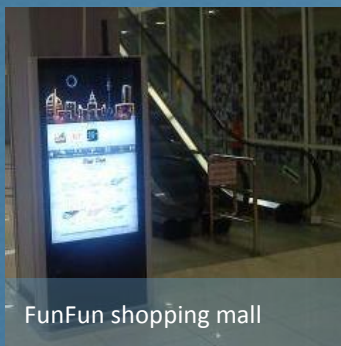

Maps

Zoom

Actions

About

Founded in 2011

PINA is an multiregional operator of Digital Signage Advertising.

The terminals are installed in the largest shopping malls, office buildings and auto dealerships of Ekaterinburg, Nizhny Tagil, Omsk, Novosibirsk, Chelyabinsk, Perm and Ufa.

Fields of activity

- Installation and maintenance of terminals in public places – shopping malls and entertainment centers, office buildings, auto dealerships.
- Placement of various sorts of advertising and information materials at the existing interactive video terminals
- Lending video terminals and designing special and customized software for using at presentations, exhibitions, BTL-events, conferences, etc.
- Production of interactive sensor video terminals
- Designing software and content for video terminals, including centralized content control system

FunFun shopping mall

Porsche Center

Expo booth of BOYARD

KomsoMall shopping center

Digital Signage

Digital Signage

Technology for displaying information from digital sources (displays, projection systems, etc.) installed in public places with centralized control via Internet.